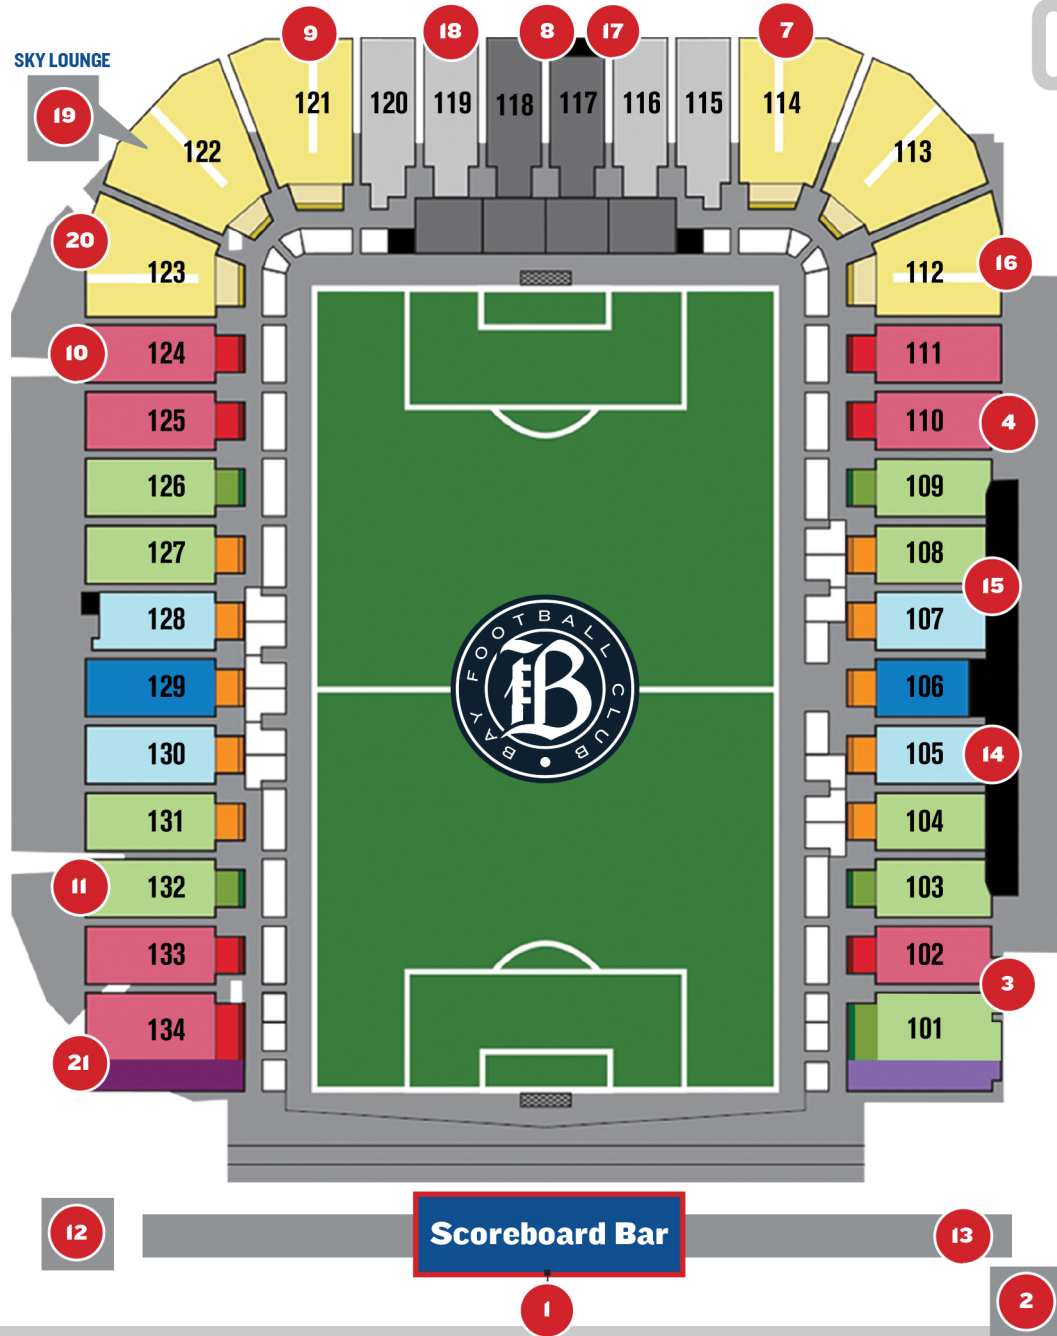

# CONCESSION MAP

- 1 SCOREBOARD BAR**
- 2 ARTEAGA'S**  
Tacos, Burritos, Loaded Nachos, Stadium Dogs, Bavarian Pretzels
- 3 MISTER SOFTEE**  
Soft Serve Cones & Cups, Milkshakes
- 4 STAND 4**  
Chili-Cheese Dogs, Chili Bread Bowl, Chili-Cheese Loaded Nachos, Stadium Dogs
- 7 THE GRILL**  
Classic Cheeseburger, Chicken Tenders & Fries, Bacon Cheeseburger, Beyond Burger, Garlic Fries, Stadium Dogs, Nachos, Bavarian Pretzels
- 8 SOUTH END MARKET**  
Grab & Go Soft Drinks, Canned Beer, Bottled Water, RTD Cocktails, Chips & Snacks
- 9 BIBO'S PIZZA**  
Cheese Pizza Slices, Pepperoni Pizza Slice, Specialty Pizza Slice, Meatball Sub, Stadium Dogs, Nachos, Bavarian Pretzels
- 10 STAND 10 | STEEP BOBA DRINKS**  
Korean Style Chicken Kimchi Fried Rice Bowl, Vegetable Kimchi Fried Rice Bowl, Chicken & Vegetable Potstickers with Dipping Sauce
- 11 STAND 11**  
Beef Gyro, Chicken Gyro, Greek Salad, Pita Chip Nachos
- 12 BIG CHICKEN**  
Original Chicken Sandwich, Buffalo Chicken Sandwich, Hand-Breaded Tenders, Fries

- 13 SPECIALTY POPCORN**
- 14 LOS CUERNOS WINE CART**
- 15 WEST SIDE MARKET**  
Grilled Specialty Sausages, Beyond Sausage, Canned Beer, RTD Cocktails, Soda, Bottled Water, Chip and Snacks
- 16 TOPO CHICO CART**
- 17 BBQ CART**  
Smoked Brisket Sandwich, Pulled Pork Sandwich, Loaded Mac & Cheese Bowl
- 18 THE CARVERY**  
Roast Turkey and Tri-Tip Sandwiches
- 19 SKY LOUNGE**
- 20 DIPPIN DOTS CART**
- 21 EAST SIDE MARKET**  
Cheesesteaks, Stadium Dogs, Canned Beer, RTD, Cocktails, Soda, Bottled Water, Chip and Snacks

EPICENTER LAWN